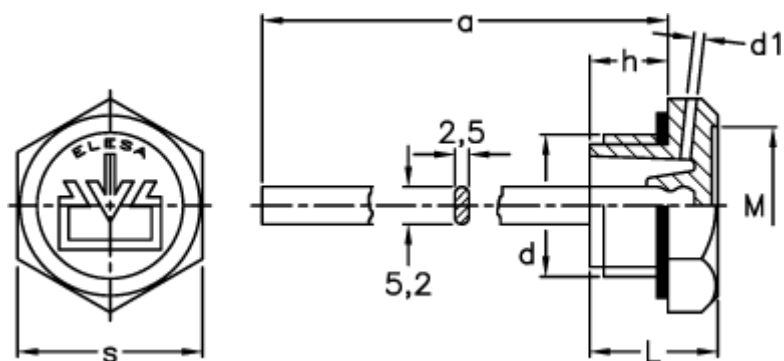

# Data Sheet

Article number: 2311059573

Description: E+G Oil fill plug, w/breather hole  
TCDF.40x1,5+a, black

## Measures

a	= 195
d	= M40x1,5
d1	= 2
h	= 14
L	= 24
M	= 38.0
s	= 46
Tightening torque N m = 15 til 18	